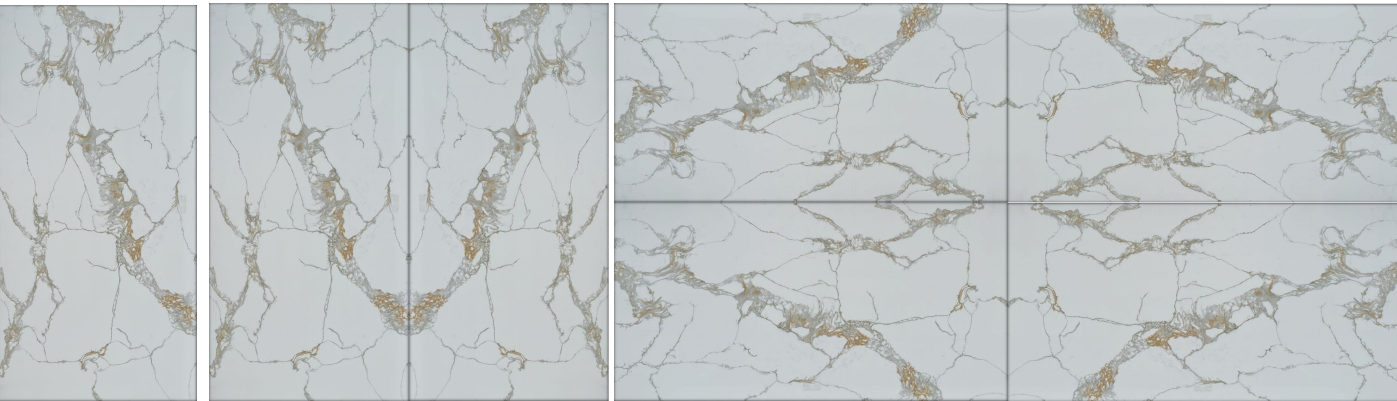

Ivy

ORACLE
BY SUPERIOR STONE

SKU-DQ105 Size:-126"*63" Finished-Polished Thickness-2cm/3cm

15 YEARS WARRANTY

35% crystalline silica
LowCO

NEOS
Easy To Clean Repel The Unwelcome