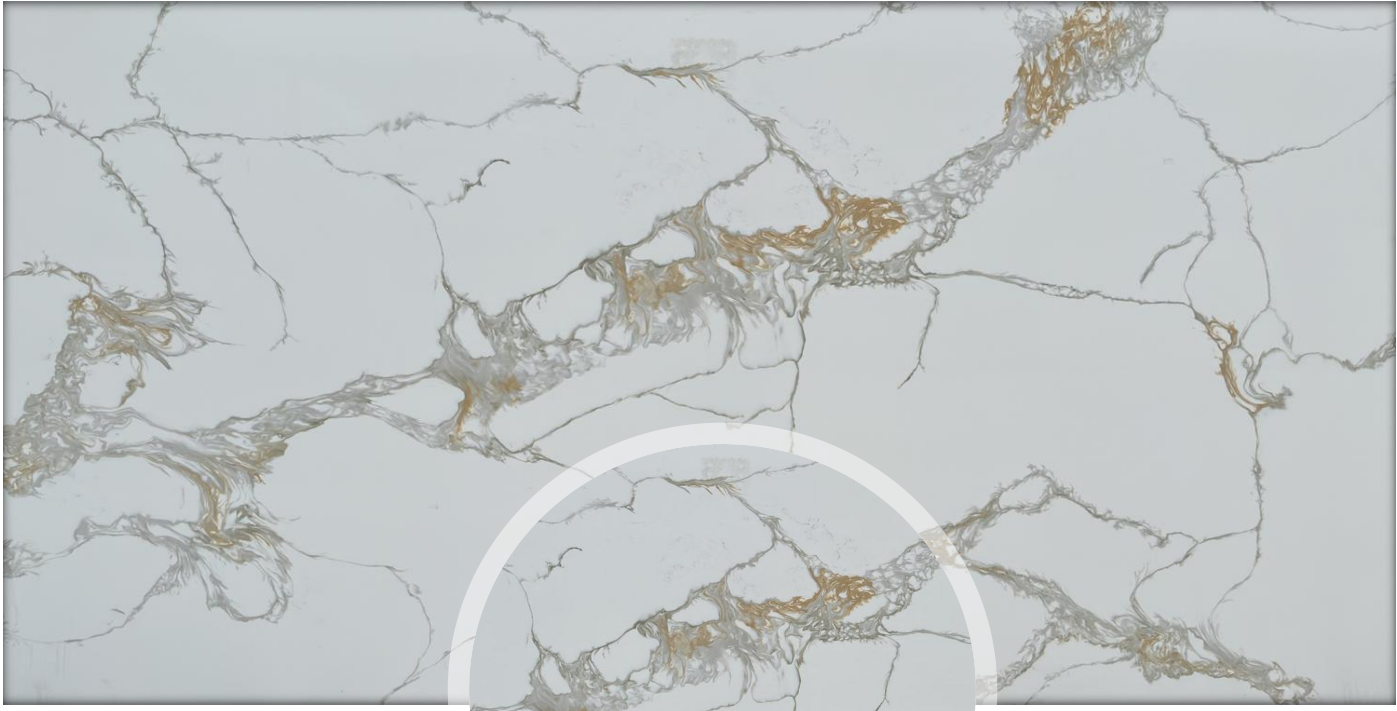

Ivy

ORACLE
BY SUPERIOR STONE

SKU-DQ105 Size:-126"*63" Finished-Polished Thickness-2cm/3cm

15 YEARS WARRANTY

35% crystalline silica
LowCO

NEOS
Easy To Clean Repel The Unwelcome